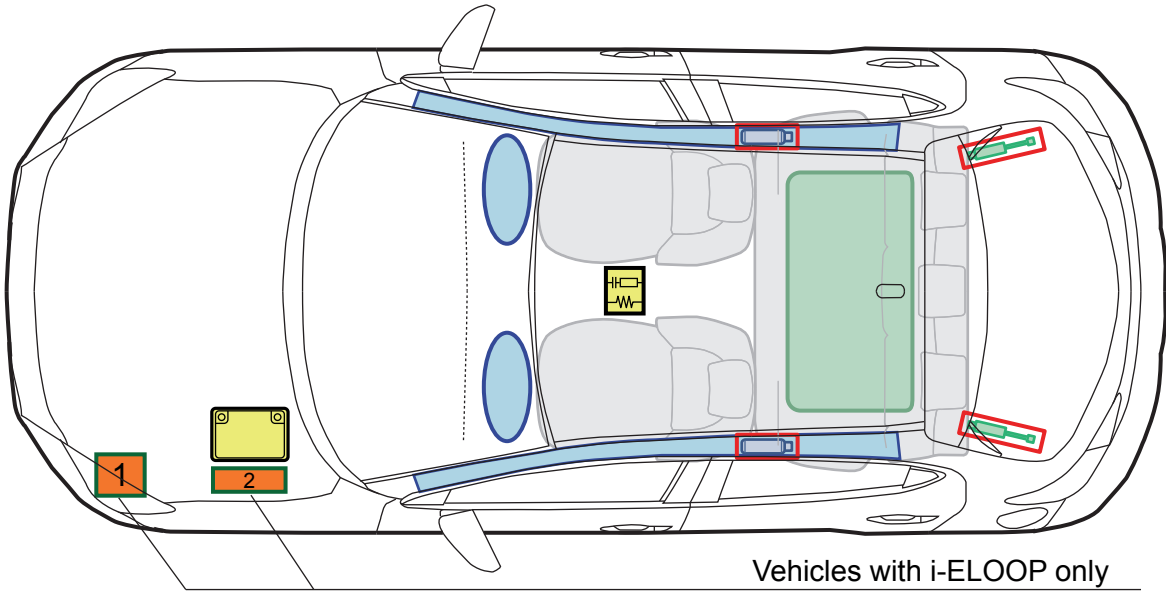

# MAZDA2 DJ

	Air bag		Body reinforcement		Control module (air bag)
	Gas generator		Gas-pressure damper		Battery
	Seat belt tensioner		Fuel tank		i-ELOOP Capacitor
					DC-DC-Converter