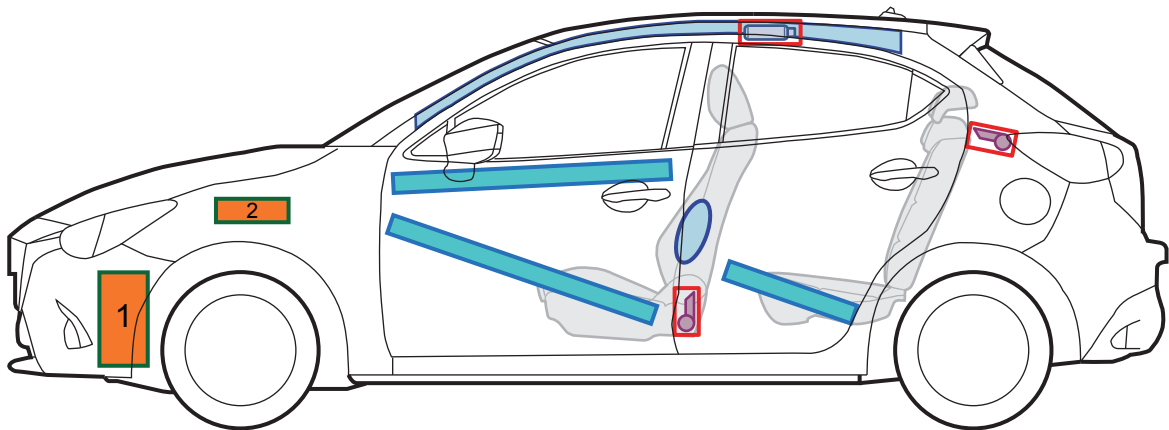

# MAZDA2 DJ

	Air bag		Body reinforcement		Control module (air bag)
	Gas generator		Gas-pressure damper		Battery
	Seat belt tensioner		Fuel tank		i-ELOOP Capacitor
					DC-DC-Converter