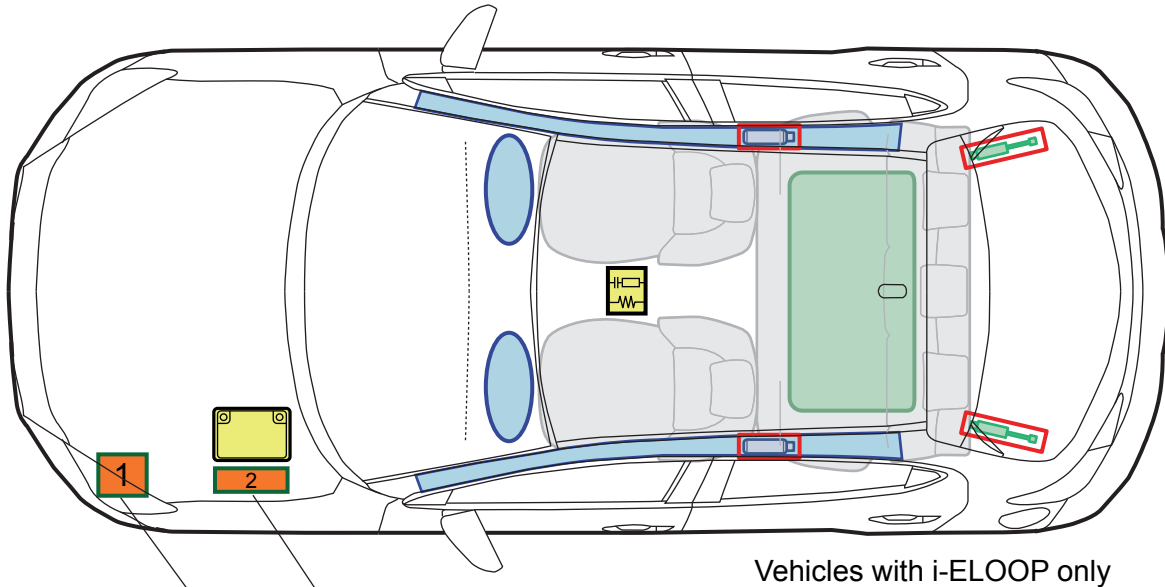

ZOOM-ZOOM

MAZDA2 DJ 2017

3MDDJ*****200.000

Vehicles with i-ELOOP only

	Air bag		Body reinforcement		Control module (air bag)
	Gas generator		Gas-pressure damper		Battery
	Seat belt tensioner		Fuel tank		i-ELOOP Capacitor
					DC-DC-Converter