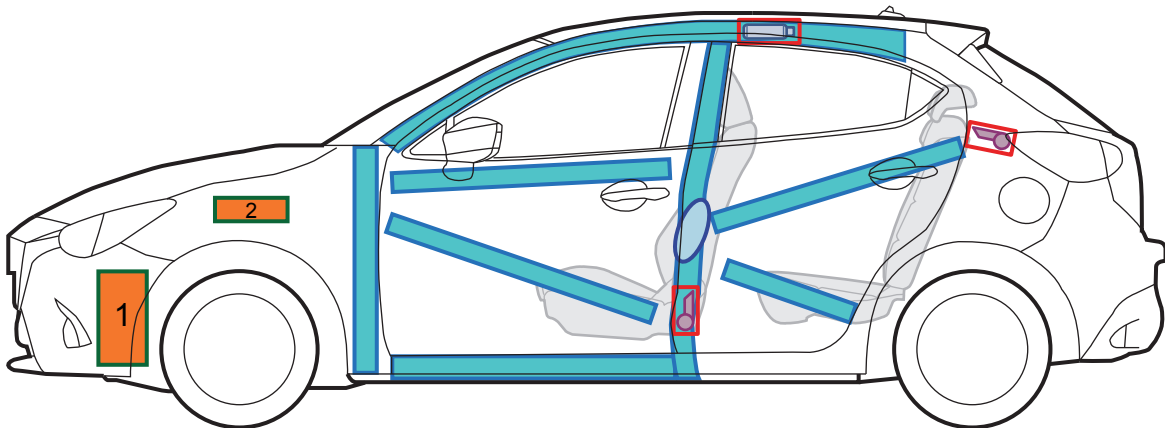

ZOOM-ZOOM

MAZDA2 DJ 2017

3MDDJ*****200.000

Vehicles with i-ELOOP only

	Air bag		Body reinforcement		Control module (air bag)
	Gas generator		Gas-pressure damper		Battery
	Seat belt tensioner		Fuel tank		i-ELOOP Capacitor
					DC-DC-Converter