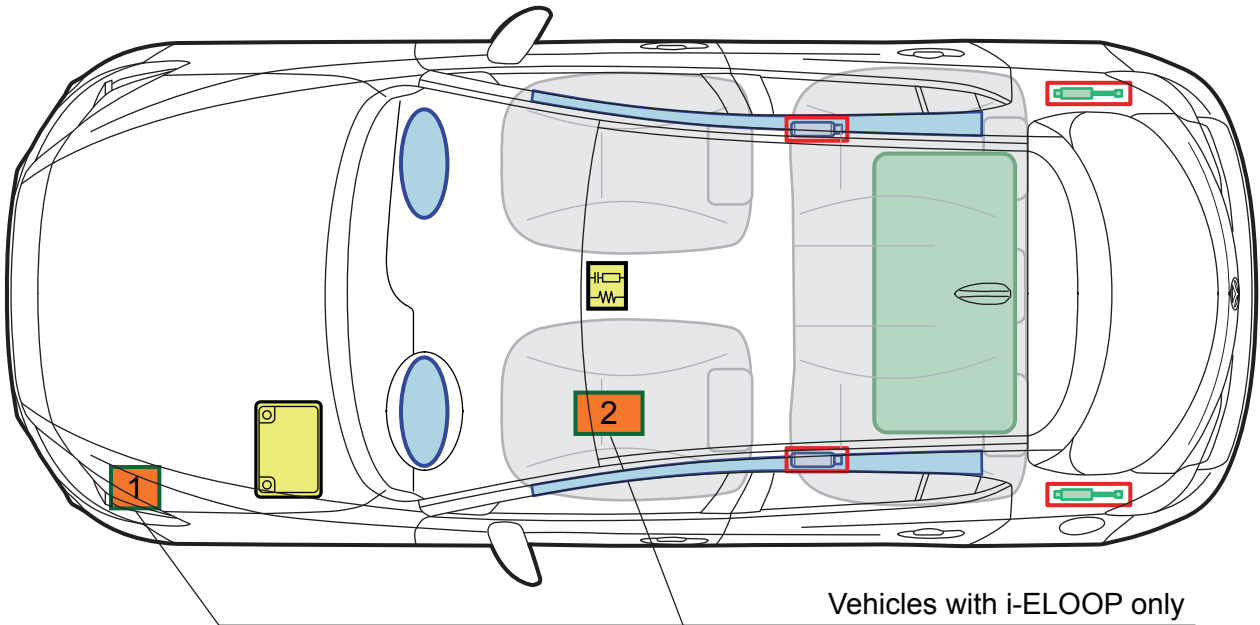

MAZDA3 BN HATCHBACK

	Air bag		Body reinforcement		Control module (air bag)
	Gas generator		Gas-pressure damper		Battery
	Seat belt tensioner		Fuel tank		i-ELOOP Capacitor
					DC-DC-Converter