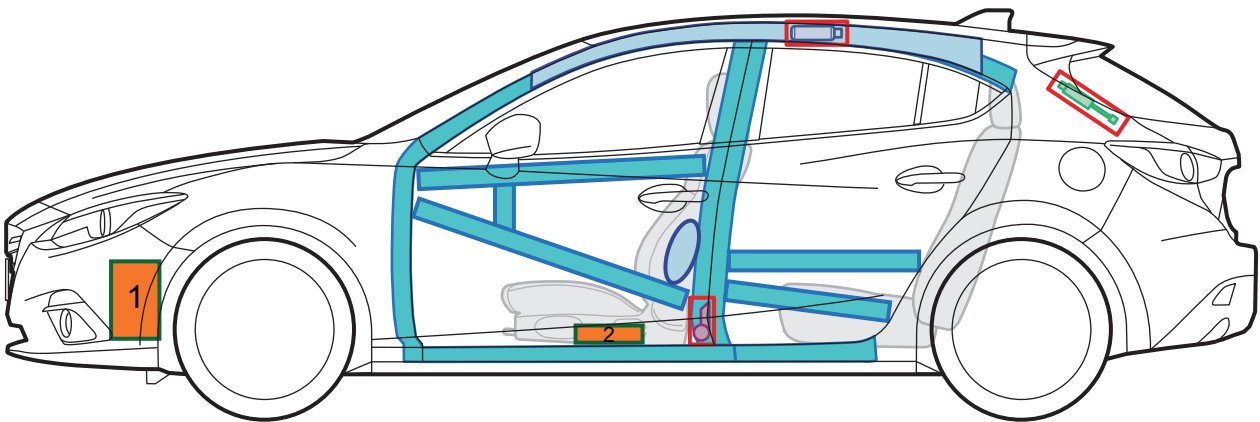

MAZDA3 BN HATCHBACK

	Air bag		Body reinforcement		Control module (air bag)
	Gas generator		Gas-pressure damper		Battery
	Seat belt tensioner		Fuel tank		i-ELOOP Capacitor
					DC-DC-Converter