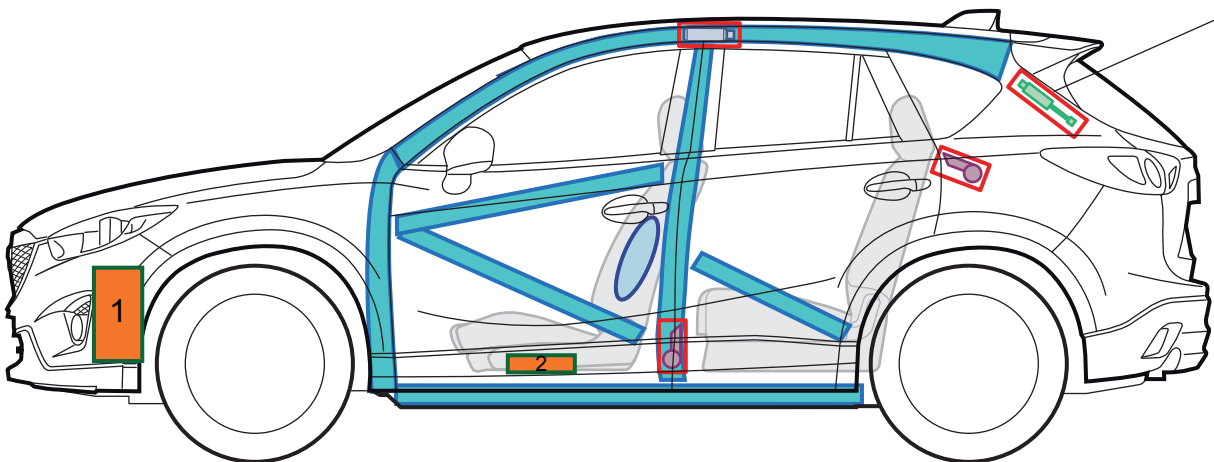

ZOOM-ZOOM

MAZDA CX-5 KF

JMZKF*****100.000

600.000

Vehicles with i-ELOOP only

Vehicles without power liftgate only

	Air bag		Body reinforcement		Control module (air bag)
	Gas generator		Gas-pressure damper		Battery
	Seat belt tensioner		Fuel tank		i-ELOOP Capacitor
					DC-DC-Converter