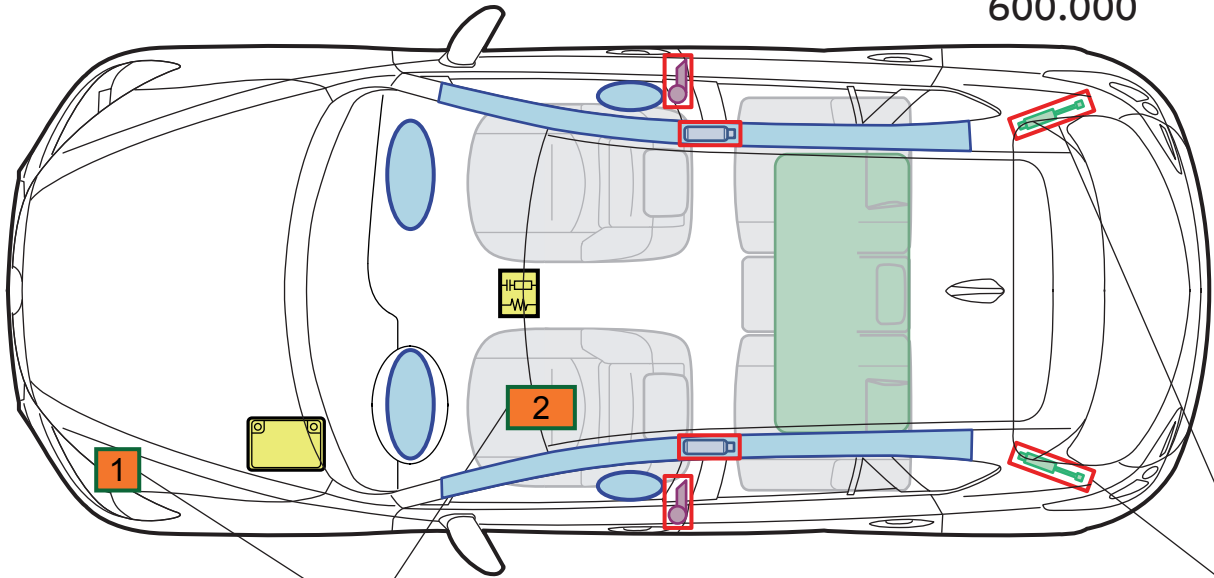

ZOOM-ZOOM

MAZDA CX-5 KF

JMZKF*****100.000

600.000

Vehicles with i-ELOOP only

Vehicles without power liftgate only

	Air bag		Body reinforcement		Control module (air bag)
	Gas generator		Gas-pressure damper		Battery
	Seat belt tensioner		Fuel tank		i-ELOOP Capacitor
					DC-DC-Converter