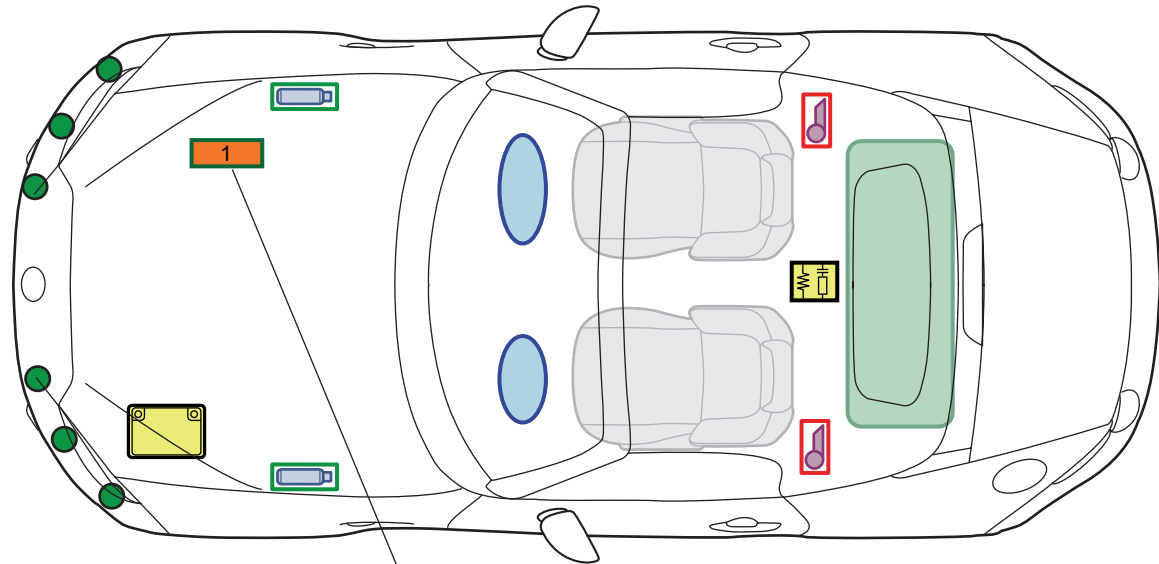

ZOOM-ZOOM

MAZDA MX-5 ND RF

Vehicles with i-ELOOP only

	Air bag		Body reinforcement		Control module (air bag)
	Gas generator Active bonnet		Sensor Active bonnet		Battery
	Seat belt tensioner		Fuel tank		DC-DC-Converter
					i-ELOOP Capacitor