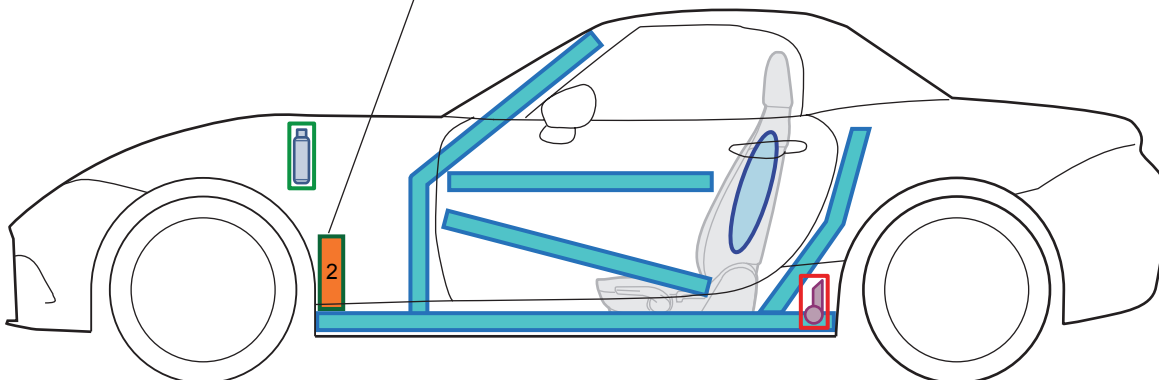

ZOOM-ZOOM

MAZDA MX-5 ND RF

Vehicles with i-ELOOP only

	Air bag		Body reinforcement		Control module (air bag)
	Gas generator Active bonnet		Sensor Active bonnet		Battery
	Seat belt tensioner		Fuel tank		DC-DC-Converter
					i-ELOOP Capacitor