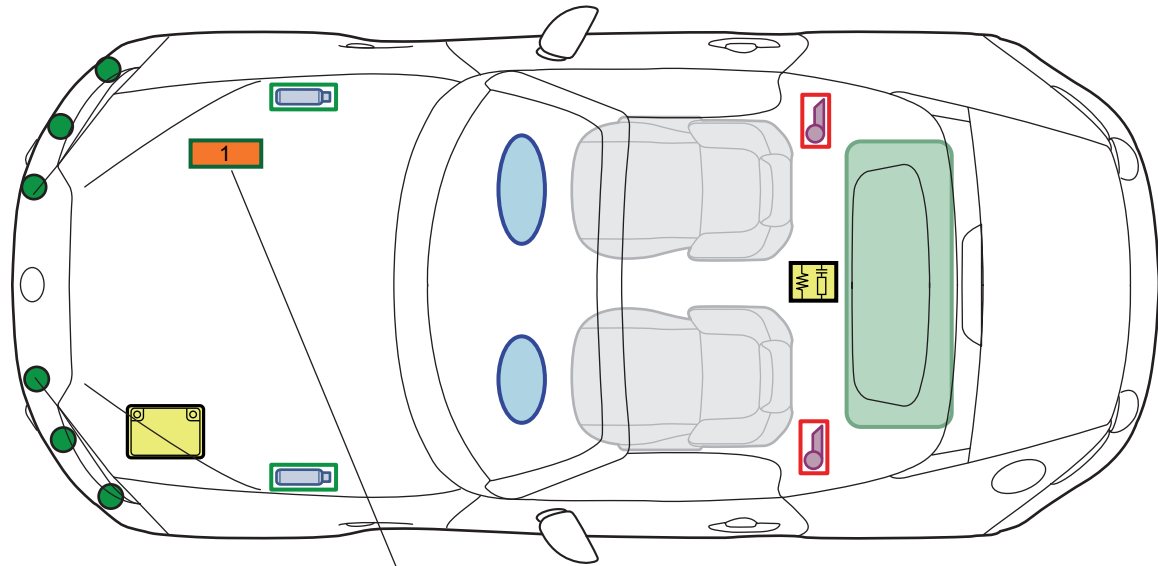

# MAZDA MX-5 ND

Vehicles with i-ELOOP only

	Air bag		Body reinforcement		Control module (air bag)
	Gas generator Active bonnet		Sensor Active bonnet		Battery
	Seat belt tensioner		Fuel tank		DC-DC-Converter
					i-ELOOP Capacitor