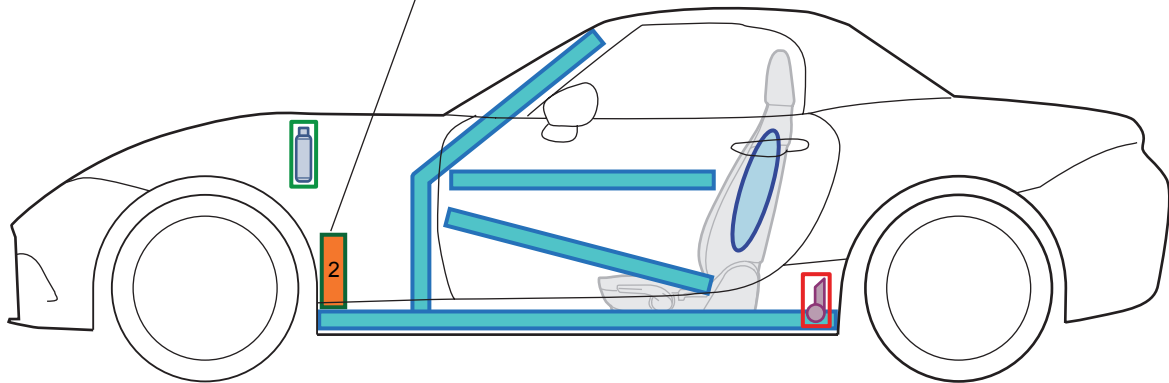

# MAZDA MX-5 ND

Vehicles with i-ELOOP only

	Air bag		Body reinforcement		Control module (air bag)
	Gas generator Active bonnet		Sensor Active bonnet		Battery
	Seat belt tensioner		Fuel tank		DC-DC-Converter
					i-ELOOP Capacitor